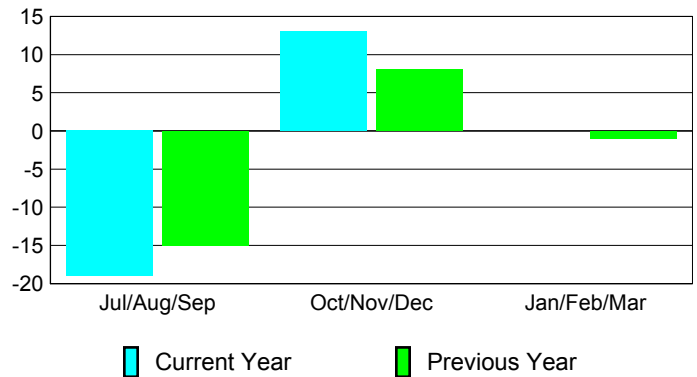

Comparison of Membership Gain/Loss

Current Year Compared to the Previous Year