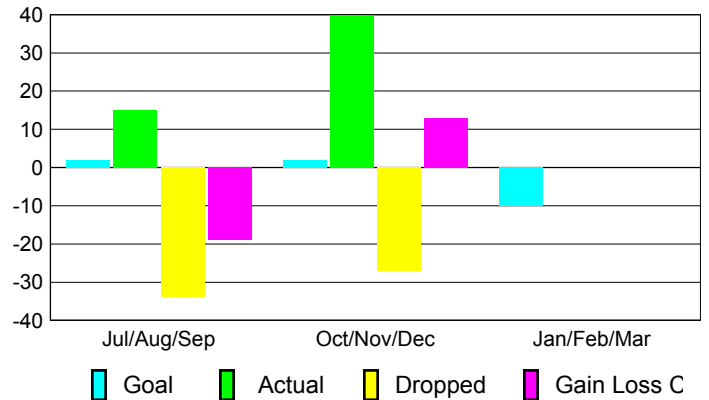

### Club Results 2012-2013

Goal, New, Dropped, Gain/Loss

## MEMBERSHIP

Membership Results  
2012-2013

Membership  
2011-2012

Month	Net Memb Goal	Actual New Memb	Actual Dropped Memb	Gain/Loss of Memb	Gain/Loss of Memb
Jul/Aug/Sep	2	15	-34	-19	-15
Oct/Nov/Dec	2	40	-27	13	8
Jan/Feb/Mar	-10				-1
<b>Totals</b>	<b>-6</b>	<b>55</b>	<b>-61</b>	<b>-6</b>	<b>-8</b>

### Membership Results 2012-2013

Goal, New, Dropped, Gain/Loss